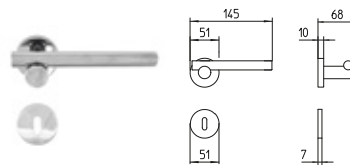

BILBAO

design by Piet Billekens

design_1671 BILBAO

1671
MANIGLIA PER PORTA CON ROSETTA
door-handle on rose

1672/M
CREMONESE IMPUGNATURA MANIGLIA
window lever-handle

1672/DK
MARTELLINA DK
drehkipp system

FINITURE *finishes*