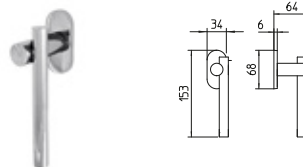

BILBAO

design by Piet Billekens

design_1671 BILBAO

1671
MANIGLIA PER PORTA CON ROSETTA
door-handle on rose

1672/M
CREMONESE IMPUGNATURA MANIGLIA
window lever-handle

1672/DK
MARTELLINA DK
drehkipp system

FINITURE *finishes*

03 ORO
03 polished brass

04 ORO SATINATO
04 satin brass

26 CROMATO
26 polished chrome

26D CROMATO SATINATO
26D satin chrome