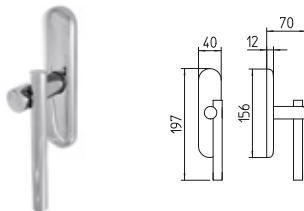

BILBAO

design by Piet Billekens

design_1671 BILBAO

1671
MANIGLIA PER PORTA CON ROSETTA
door-handle on rose

1672/M
CREMONESE IMPUGNATURA MANIGLIA
window lever-handle

1672/DK
MARTELLINA DK
drehkipp system

FINITURE *finishes*